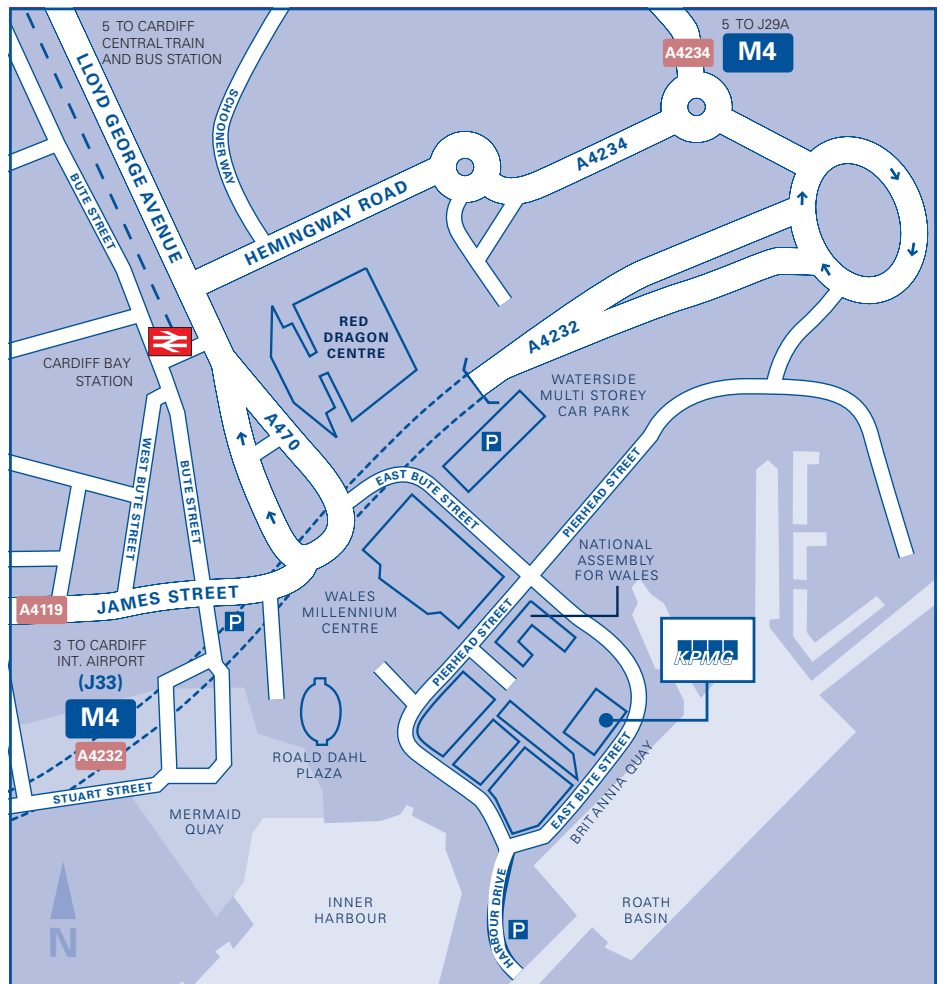

Cardiff

Office Locator

KPMG LLP (UK)

3 Assembly Square, Britannia Quay, Cardiff Bay, CF10 4AX

Switchboard: 029 2046 8000

Visiting or travelling to Cardiff

Car

- From the M4 motorway, exit at junction 33
- Turn off the roundabout onto the A4232 and follow brown signs towards Cardiff Bay
- Follow this road for 11 miles until a tunnel
- At the end of the tunnel is a roundabout – take the second exit
- At the traffic lights – turn right onto Pierhead Street
- Take a right at the 1st lights to Cardiff Waterside Multi Storey Car Park or
- Head straight over the lights, and then left at the next lights onto East Bute Street.
- 3 Assembly Square is the second building on the right.

Rail

The nearest station is Cardiff Bay Station, which is a short taxi ride from the office. Central Station is also only a short taxi ride away.

Parking:

Limited parking is available. Visitors must speak with the person they are visiting to organise a space prior to travelling.

Reception Services

The reception operates between 8.00am to 5.00pm, Monday to Friday. You can contact reception on 029 2046 8000.

Source: KPMG LLP (UK)

www.kpmg.co.uk

kpmg.com/socialmedia

kpmg.com/app

© 2016 KPMG LLP, a UK limited liability partnership and a member firm of the KPMG network of independent member firms affiliated with KPMG International Cooperative ("KPMG International"), a Swiss entity. All rights reserved. Printed in the United Kingdom. The KPMG name and logo are registered trademarks or trademarks of KPMG International.

CRT052942 | January 2016.