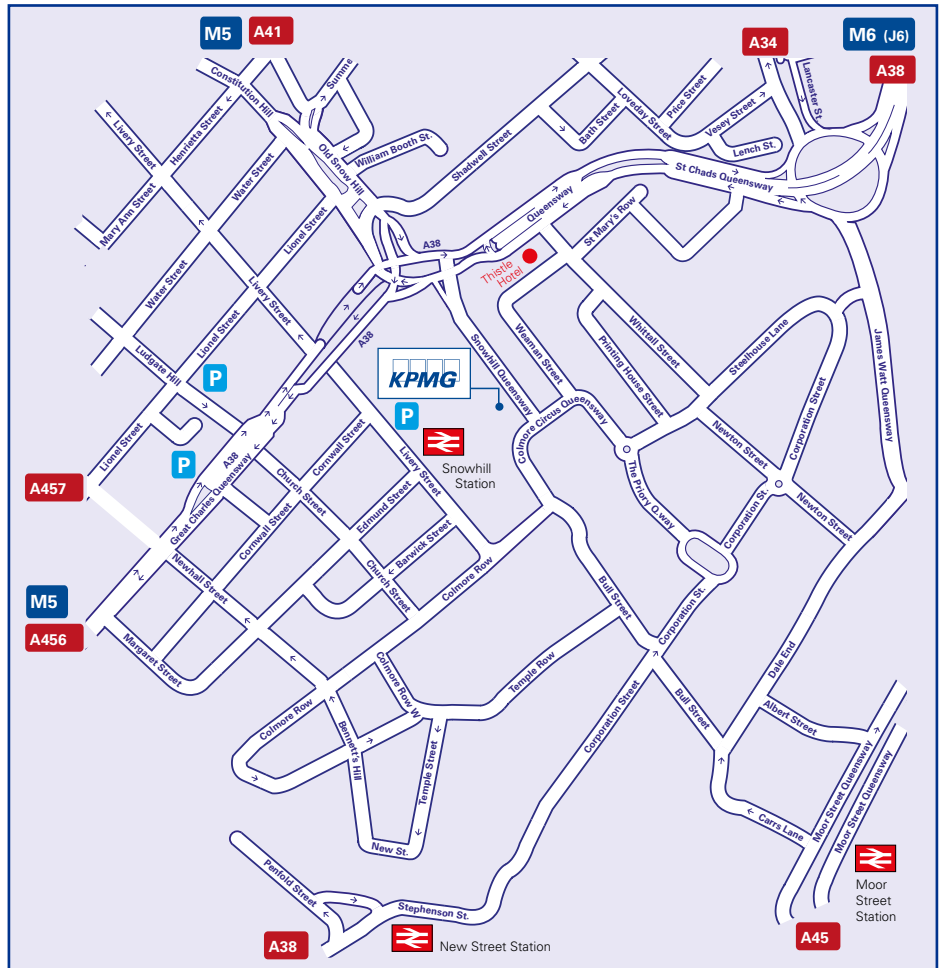

Rail

- Snow Hill Station is adjacent to the Birmingham office (two minute walk).
- Birmingham New Street is the main railway station and is a fifteen minute walk to the Birmingham office.

Parking

There is very limited on-site parking available. Please contact the KPMG host 48 hours before your meeting, so that they can enquire whether parking can be accommodated.

Please note parking cannot be guaranteed.

Source: KPMG LLP (UK)

Car

Travelling from North or South on the M6

Exit Junction 6 to the "A38M" signposted "City Centre", continue straight ahead for 2 miles. At the "End of Motorway" sign, continue straight ahead on to the flyover curving around to the right. At the end of the flyover exit left (before the underpass) adjacent to the Thistle Hotel, and continue ahead to a set of pedestrian lights followed almost immediately by traffic lights. Head straight over these lights towards the railway bridge.

- **To enter the Livery Street Birmingham City Council car park.**

Proceed under the bridge and take the first turning on the left, into Livery Street, the car park is 150 yards, on the left hand side. Exit the car park on foot via the station entrance, at Level 1A towards Colmore Row, turn immediately left on the piazza and left, down the steps to One Snowhill.

Travelling via M40

At junction 3A take M42 North "exit to junction 7A "M6 North" and follow M6 directions above.

Travelling via M42 South or North

Exit junction 8 to "M6 North", and follow M6 directions above.