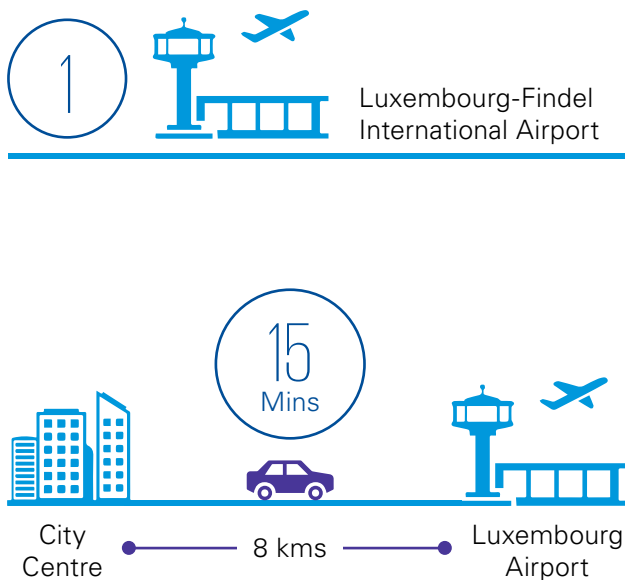

International travel

Train connections

Nestled in the heart of Western Europe, Luxembourg is conveniently located for rail travel, with trains to Paris (two hours), Frankfurt (three and a half hours) and Brussels (three hours).

Air travel

Luxembourg airport

The Luxembourg-Findel International Airport has 19 airlines flying to 81 locations in 22 countries. It came seventh in the 2019 Skytrax World Airport Awards for the best airport under 5 million passengers, and is the sixth-largest cargo hub in Europe. According to a recent study, Luxembourg airport is the fastest in the world between disembarkation and departure, with an average time of 15.5 minutes.

Nearby airports

There are convenient shuttle and bus transport links from Luxembourg to Frankfurt-Hahn airport (113km away) and to Brussels South Charleroi Airport (189km away), while Lorraine airport is a handy 90km away.